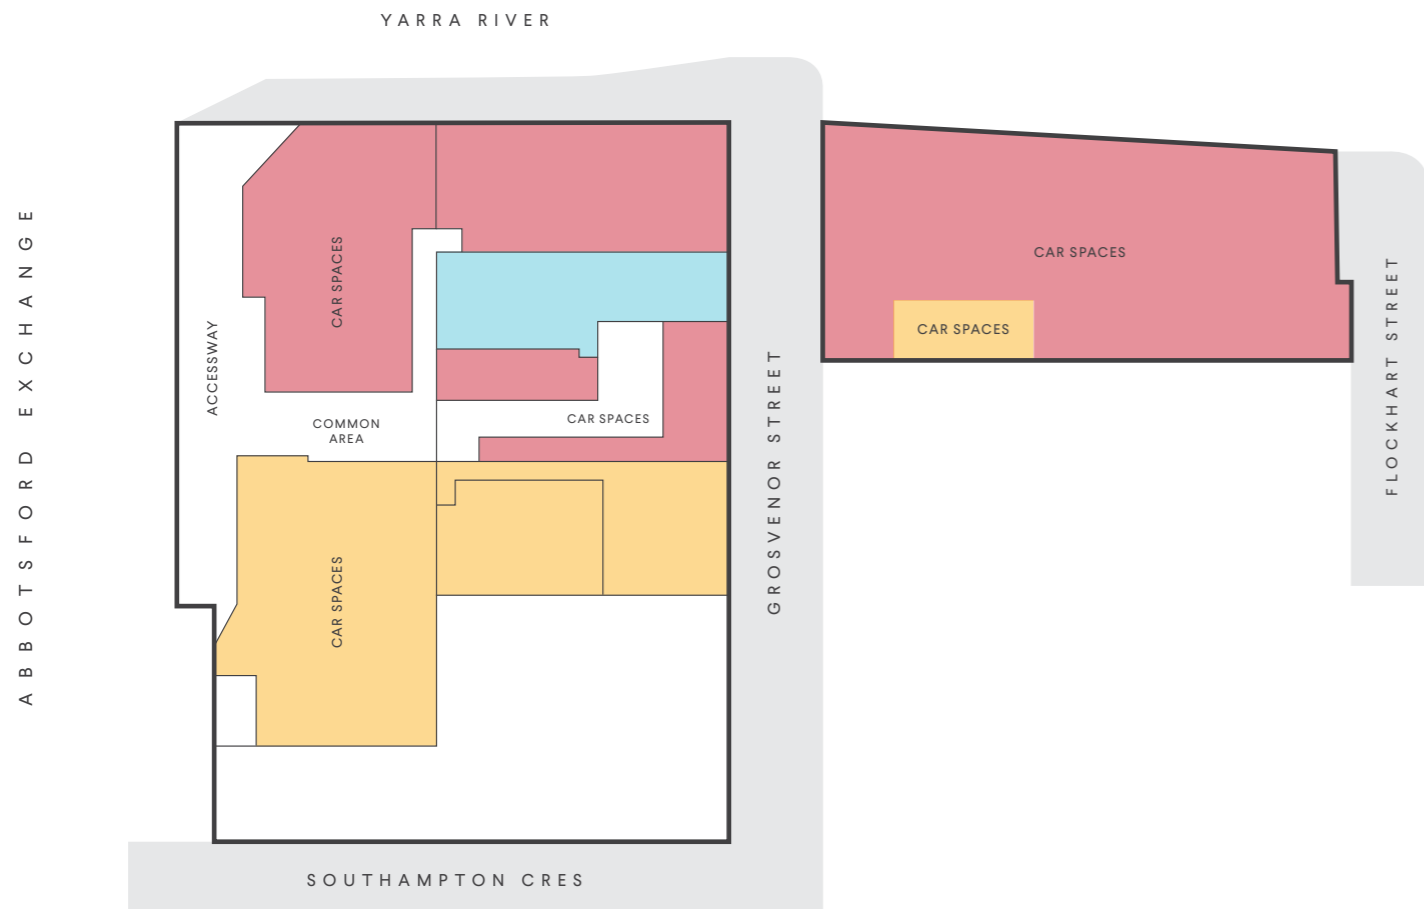

BUILDING PLANS

45 GROSVENOR STREET, ABBOTSFORD

A B B O T S F O R D E X C H A N G E

EXISTING EAST ELEVATION

EXISTING NORTH ELEVATION

EXISTING SOUTH ELEVATION

BUILDING PLANS

45 & 50 GROSVENOR STREET, ABBOTSFORD

GROUND FLOOR & CARPARK

- Australia Post
- Lascorp Storage
- Honeywell

LEVEL ONE